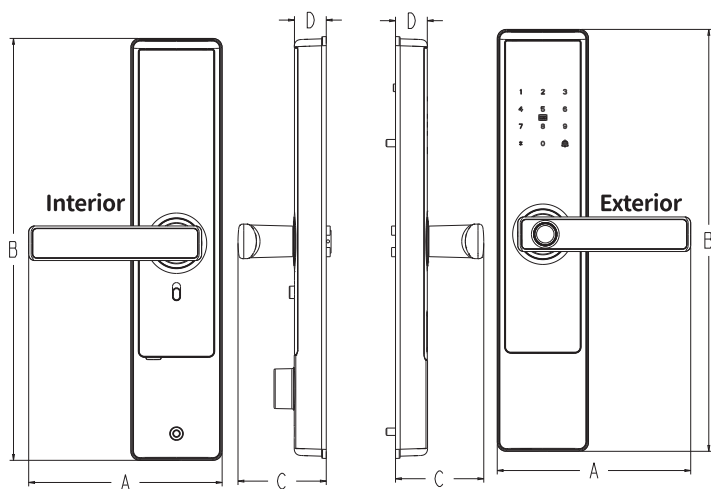

## Trim Size

	A	B	C	D
Interior	157.5mm	343.5mm	71.9mm	25.9mm
Exterior	157.5mm	343.5mm	71.9mm	25.9mm